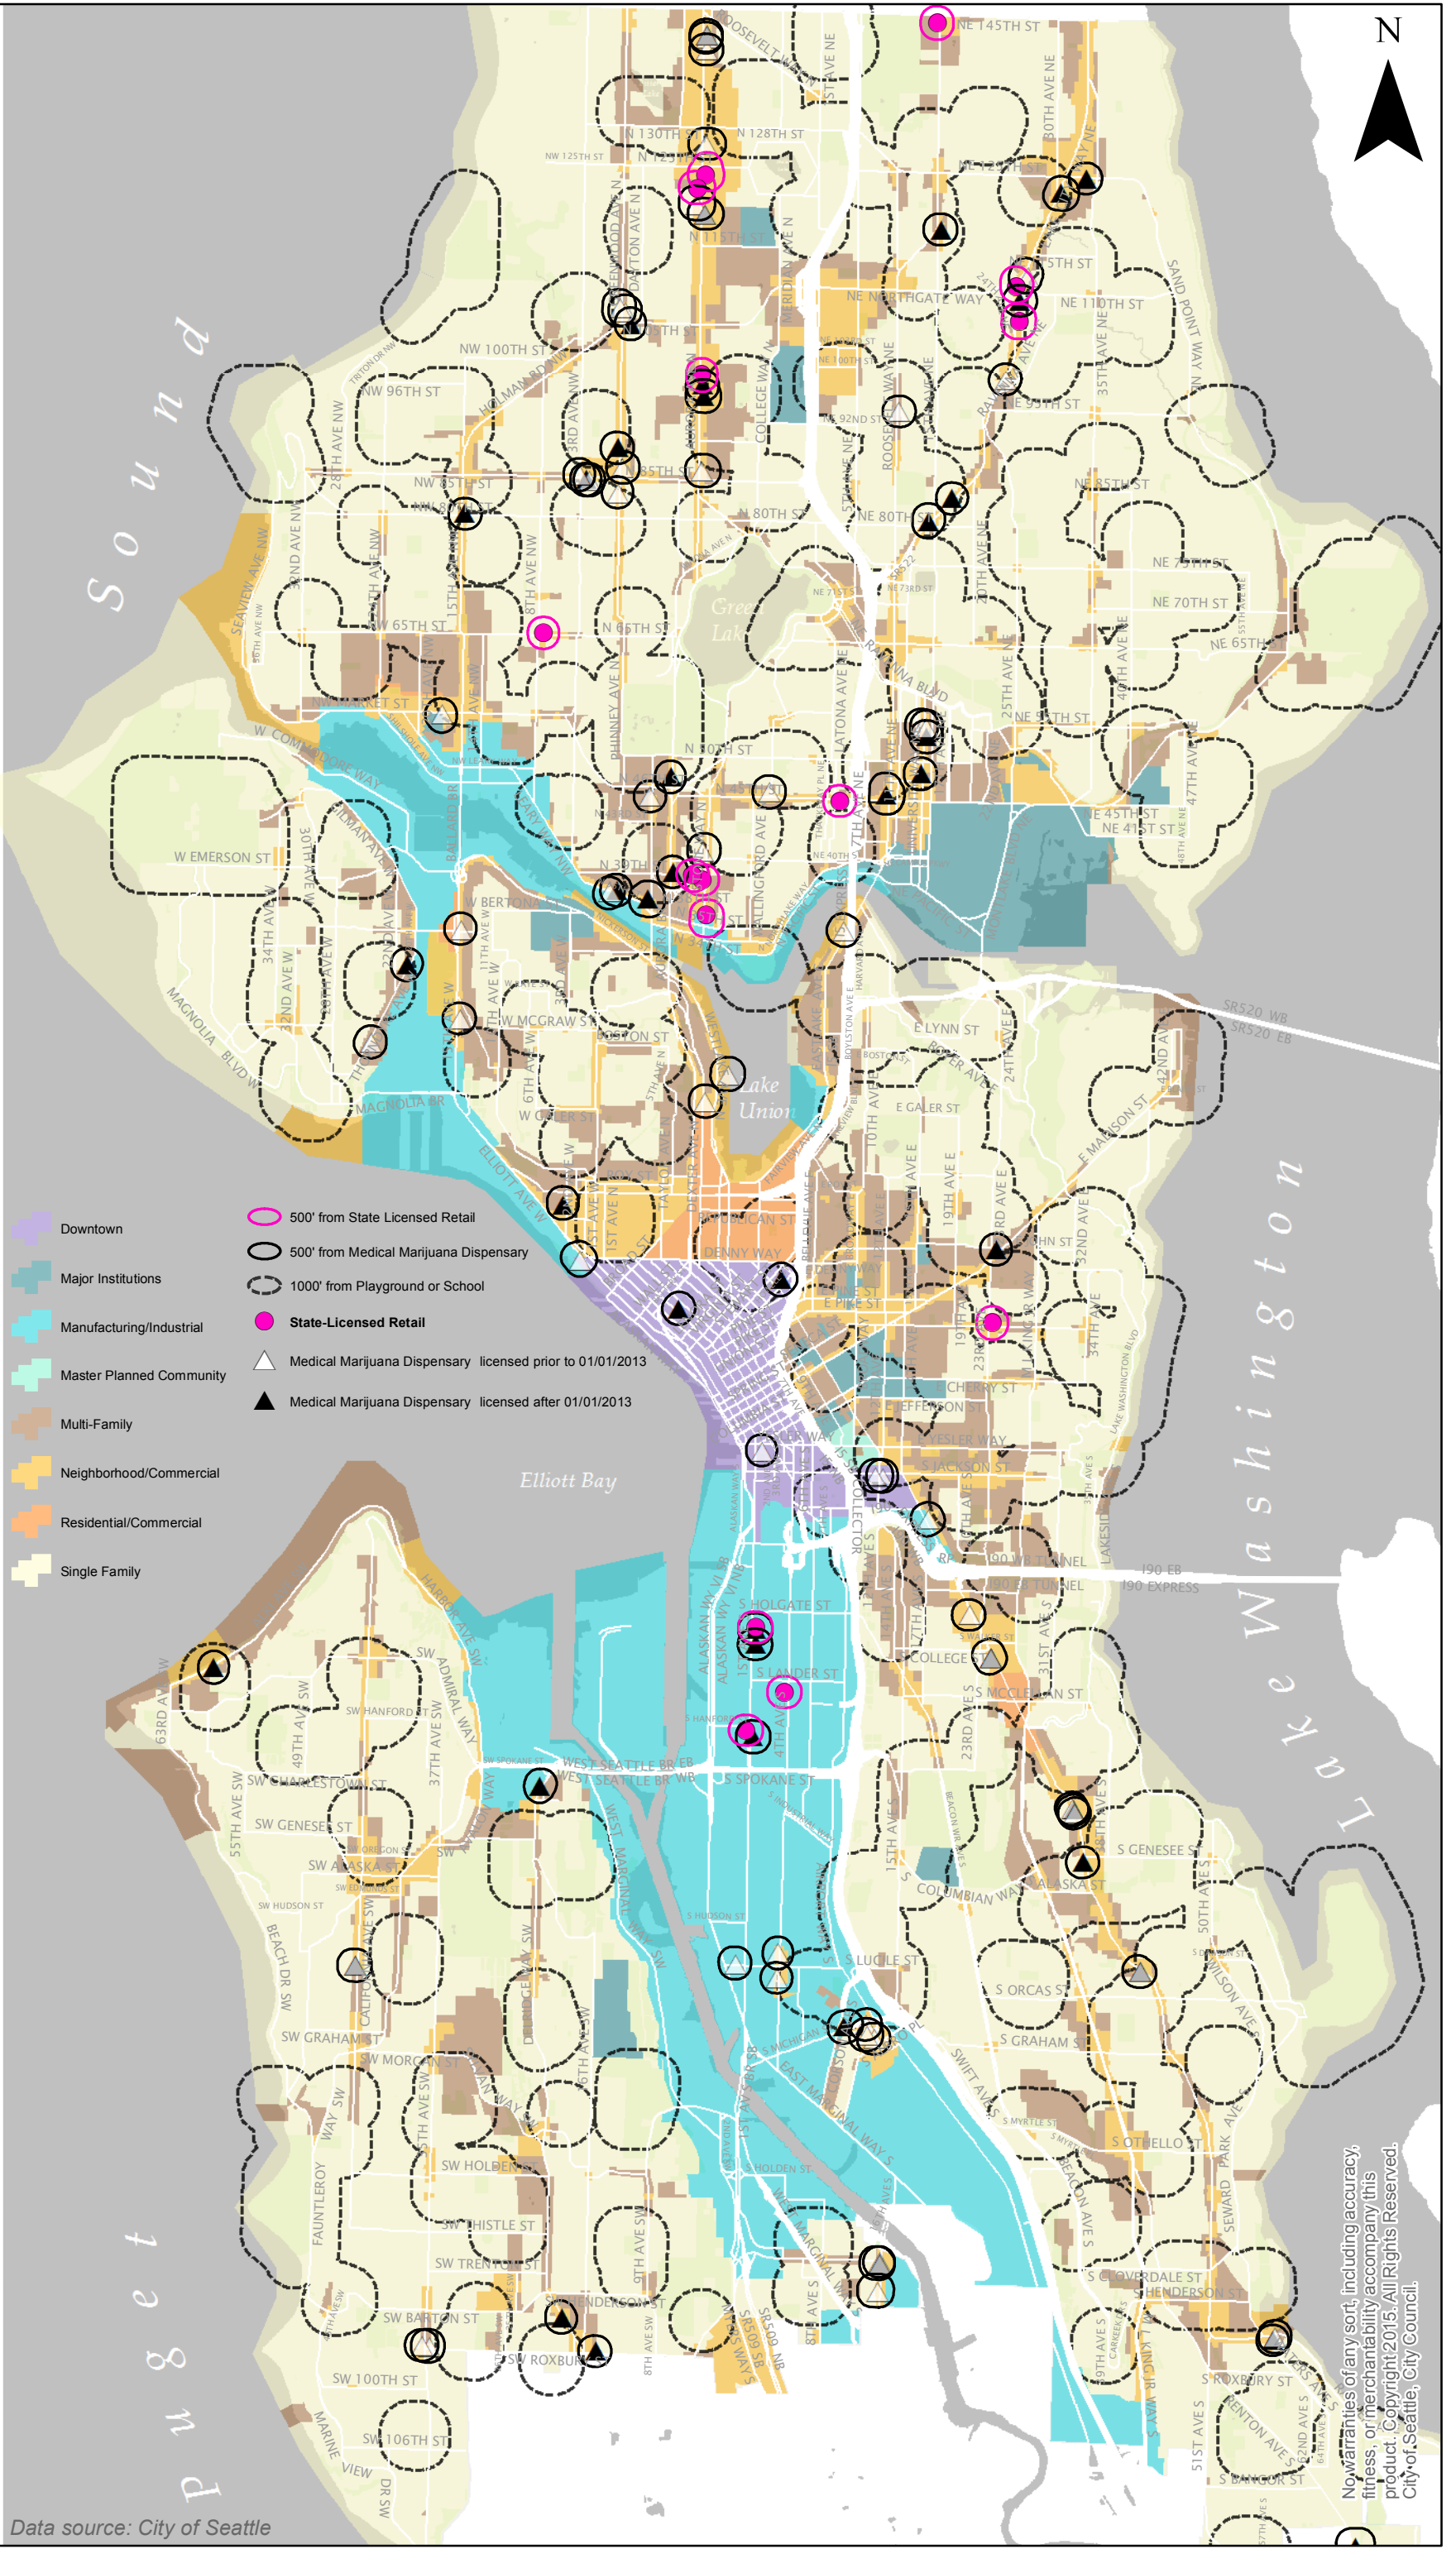

# Medical Marijuana Dispensary Clusters and State-licensed Retail Stores by Land Use Zone

Draft June 23, 2015

Data source: City of Seattle

No warranties of any sort, including accuracy, fitness, or merchantability accompany this product. Copyright 2015. All Rights Reserved. City of Seattle, City Council.