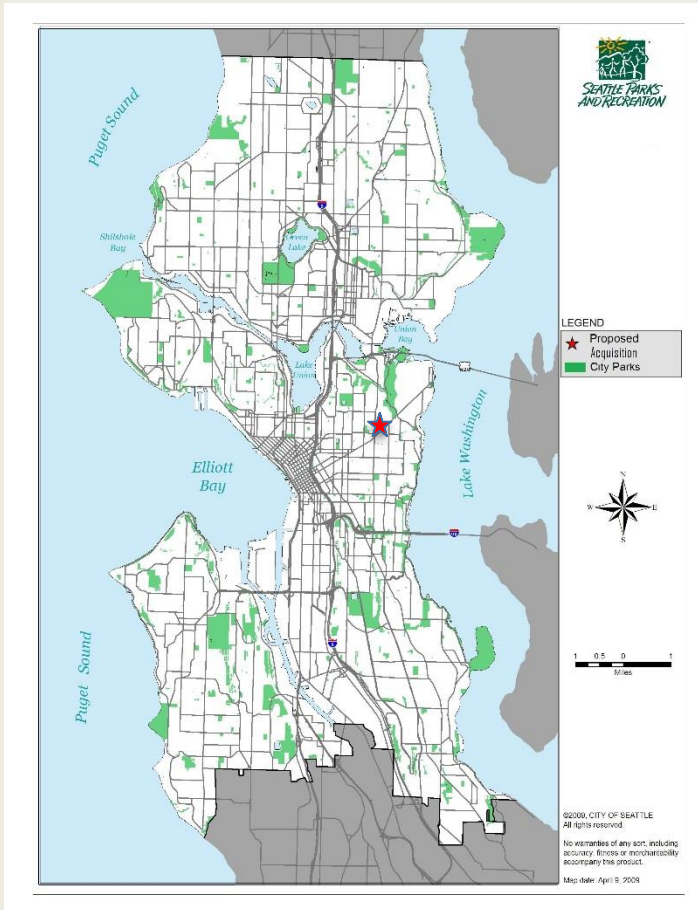

Julia Lee Park Donation 2701 East Harrison Street

**CITY COUNCIL PARKS, SEATTLE CENTER,
LIBRARIES AND WATERFRONT COMMITTEE**

SEPTEMBER 16, 2016

SEATTLE PARKS AND RECREATION

Julia Lee Park Donation

Julia Lee Park Donation

- In 1993 the family of Julia Lee Roderick Knudsen created the 11,290 sf park as a memorial to her;
- The proposed ordinance:
 - Authorizes accepting the donated property, known as Julia Lee Park, from the Madison Valley Park Foundation;
 - Authorizes acceptance and recording of the deed for open space, park, and recreation purposes;