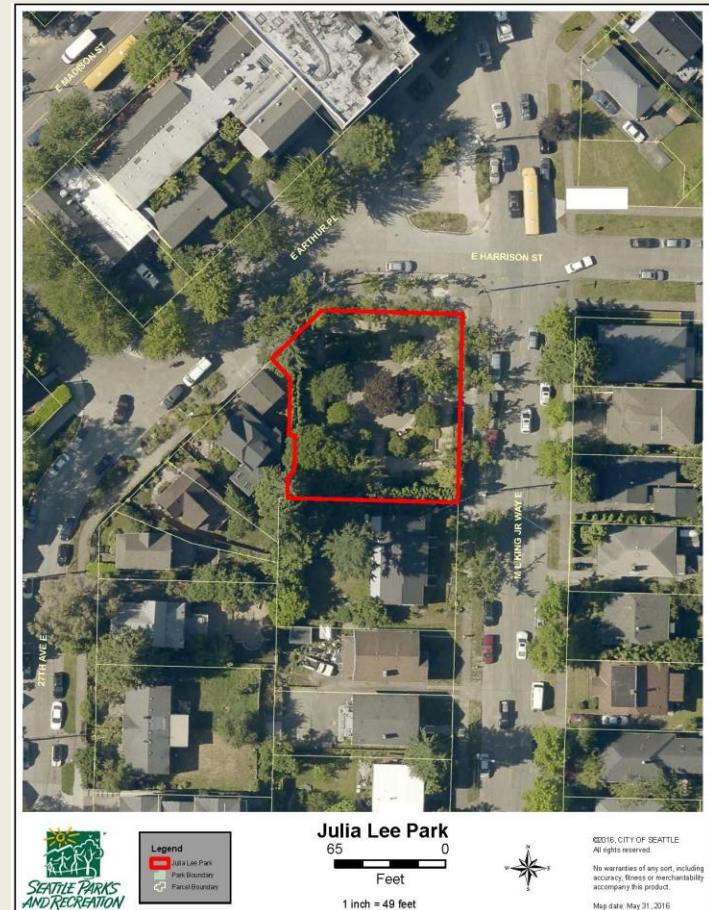

Julia Lee Park Donation 2701 East Harrison Street

**CITY COUNCIL PARKS, SEATTLE CENTER,
LIBRARIES AND WATERFRONT COMMITTEE**

SEPTEMBER 16, 2016

SEATTLE PARKS AND RECREATION

Julia Lee Park Donation

Julia Lee Park Donation

- In 1993 the family of Julia Lee Roderick Knudsen created the 11,290 sf park as a memorial to her;
- The proposed ordinance:
 - Authorizes accepting the donated property, known as Julia Lee Park, from the Madison Valley Park Foundation;
 - Authorizes acceptance and recording of the deed for open space, park, and recreation purposes;