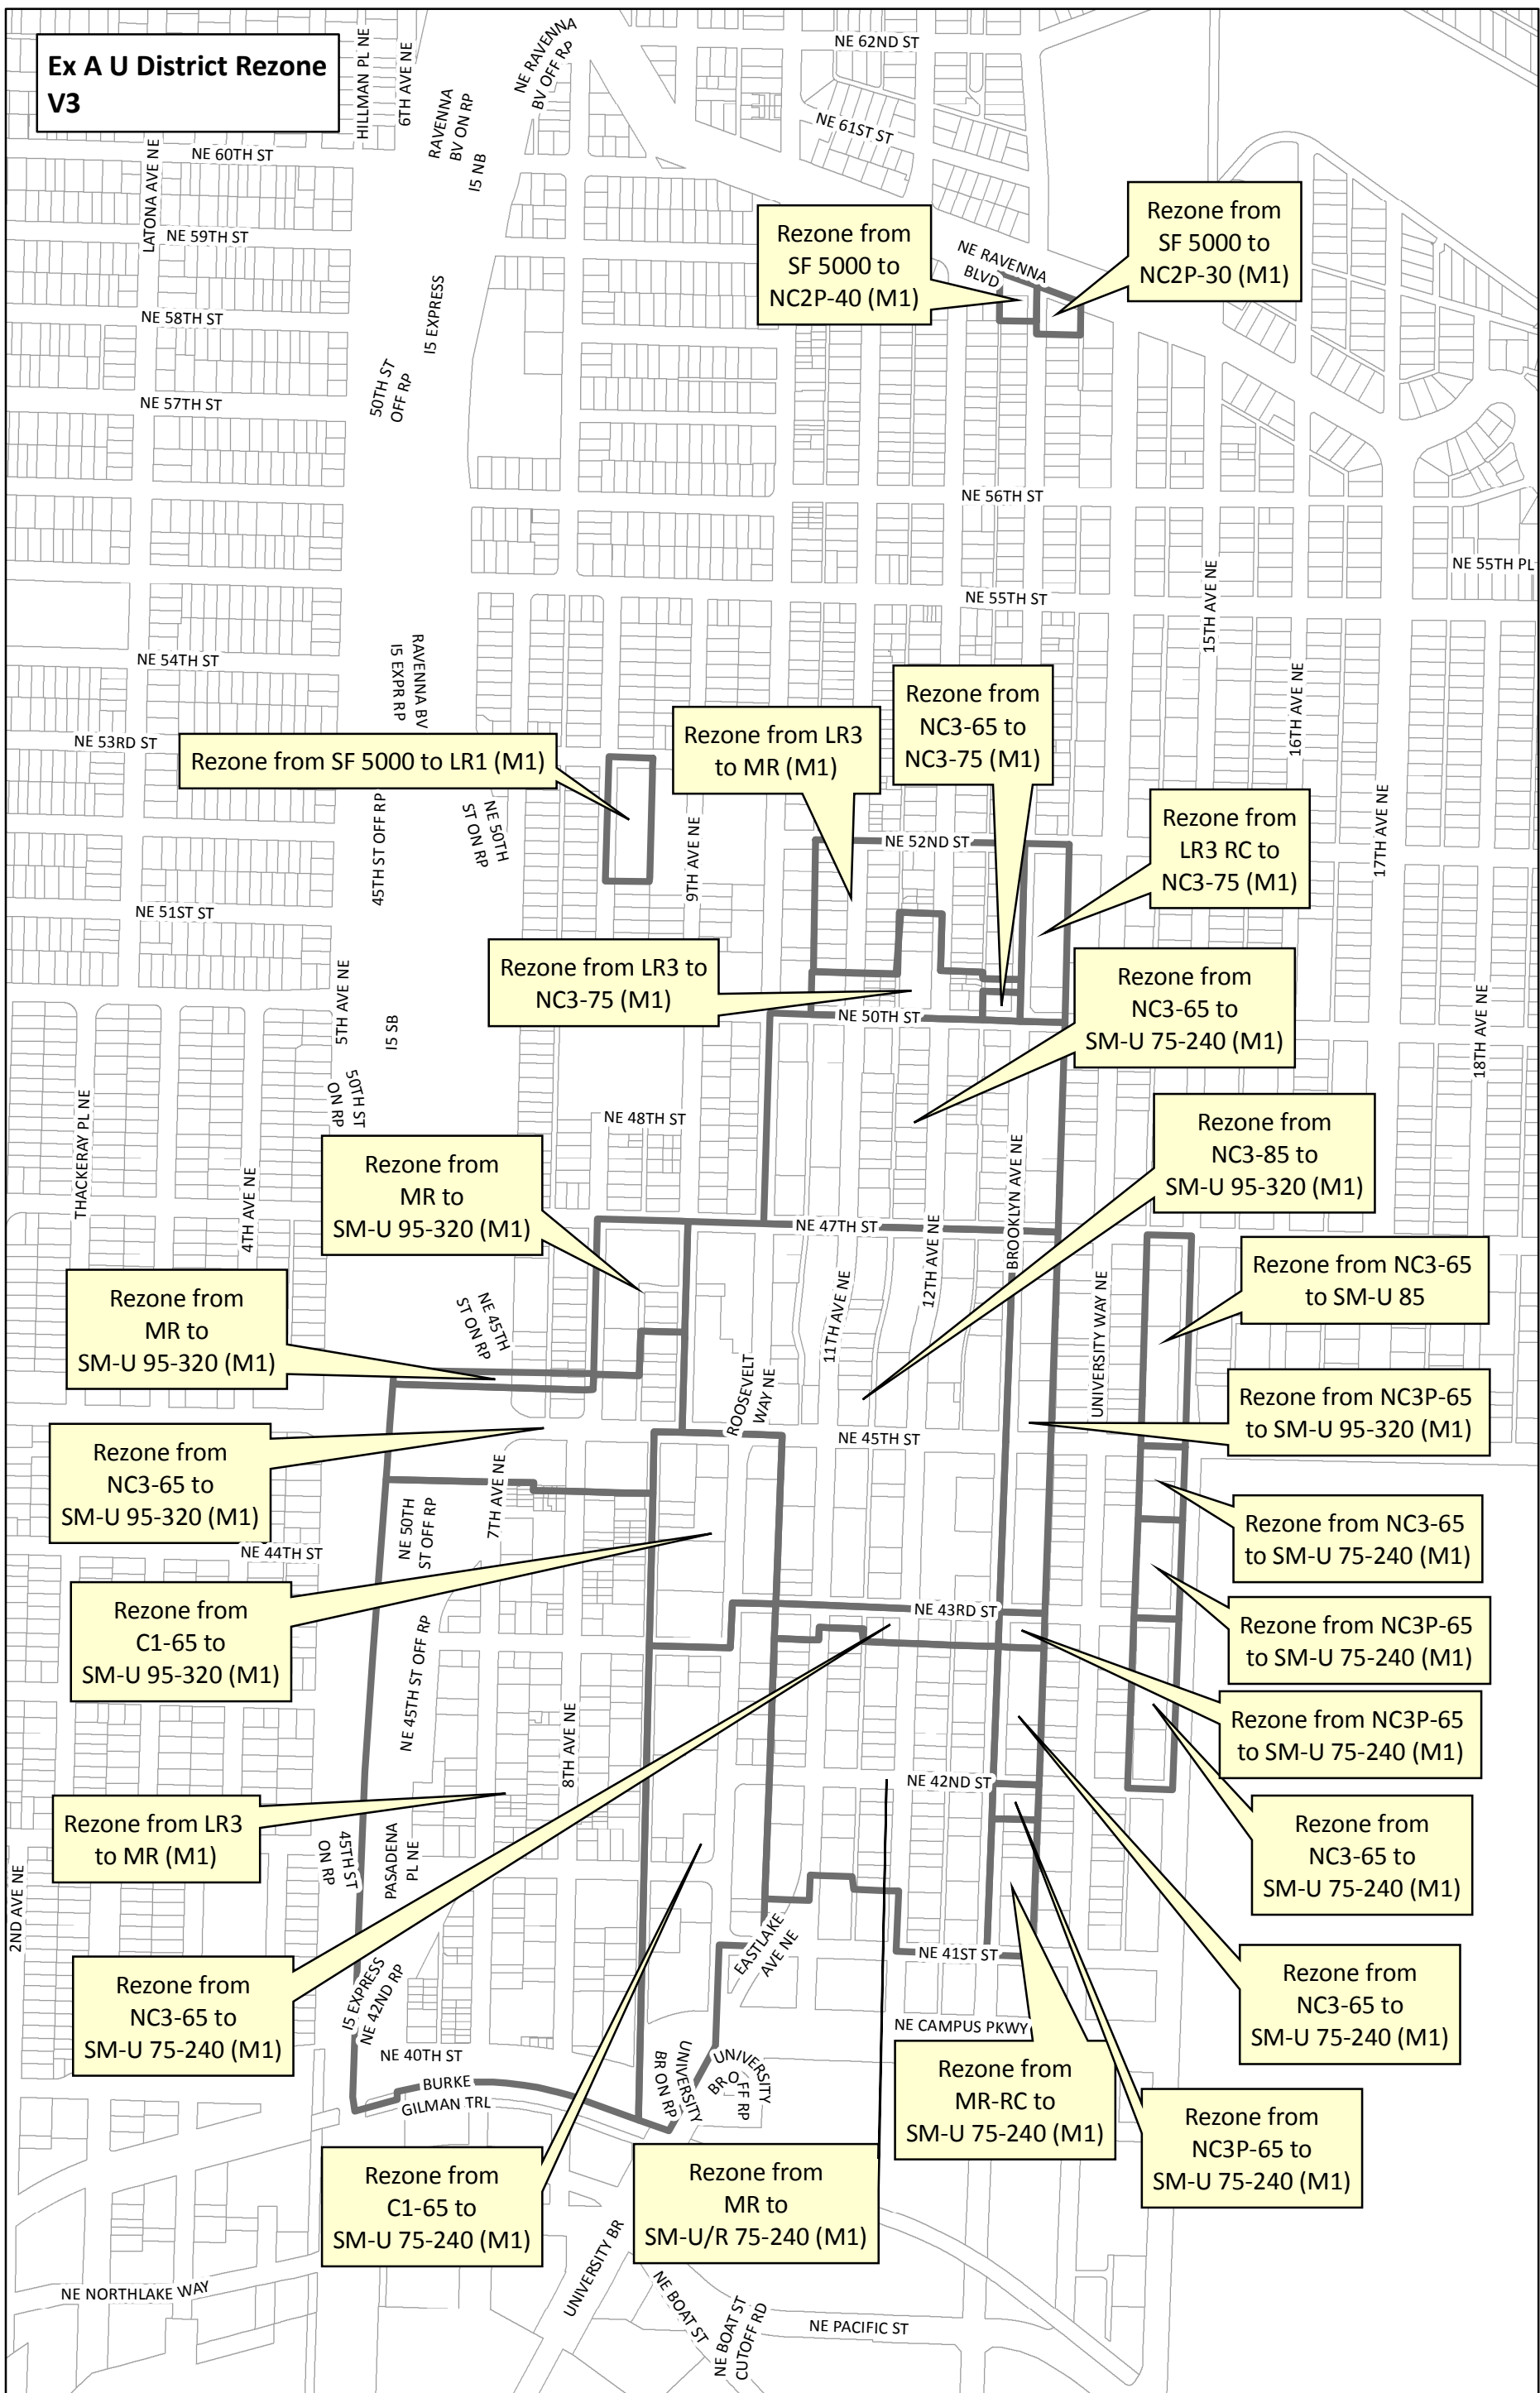

**Ex A U District Rezone V3**

**U District Rezone Map**

Rezoned Area

No warranties of any sort, including accuracy, fitness, or merchantability accompany this product. Copyright 2017. All Rights Reserved. City of Seattle, City Council. Prepared February 20, 2017 by Council Central Staff-GIS.