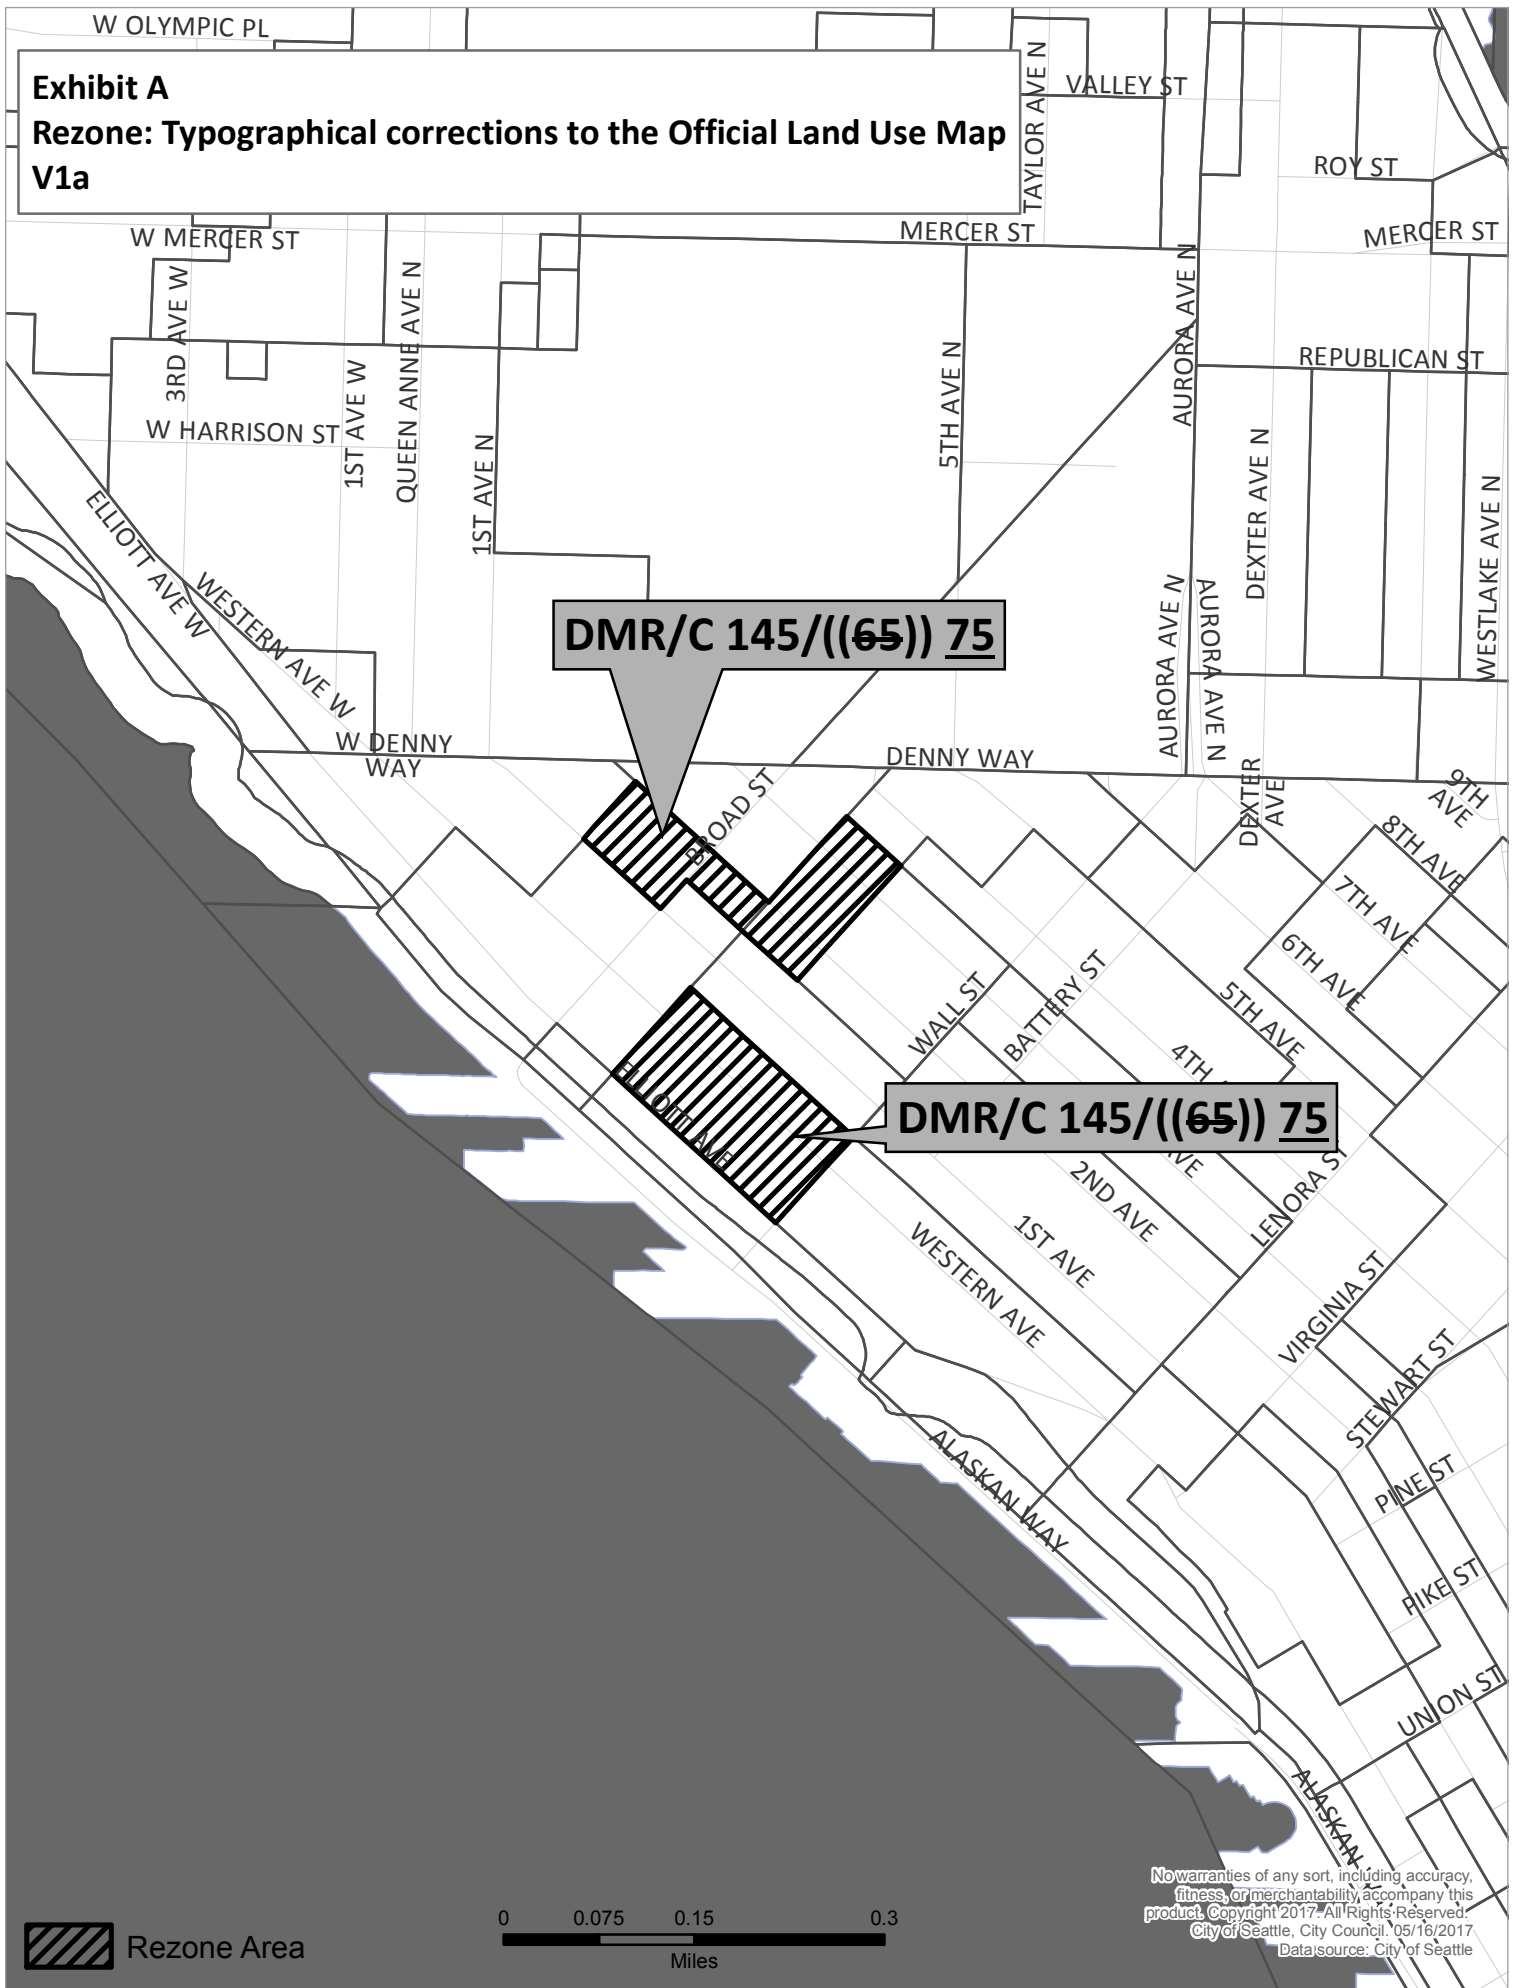

Exhibit A

Rezone: Typographical corrections to the Official Land Use Map V1a

 Rezone Area

0 0.075 0.15 0.3
Miles

No warranties of any sort, including accuracy, fitness, or merchantability, accompany this product. Copyright 2017. All Rights Reserved. City of Seattle, City Council, 05/16/2017. Data source: City of Seattle