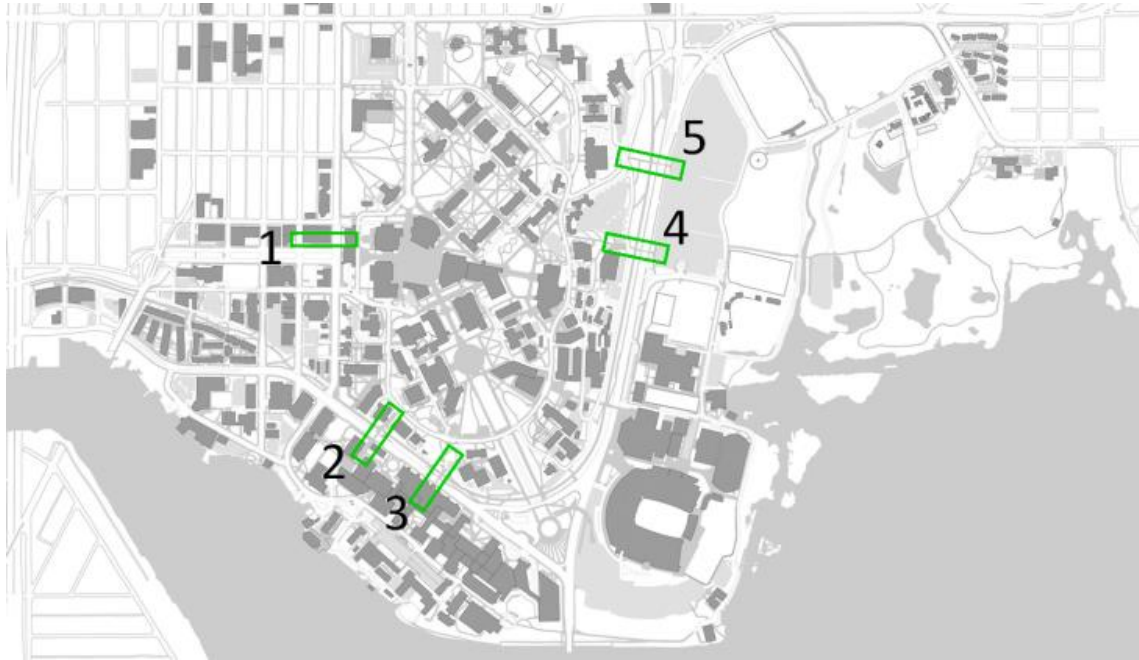

Attachment A – University of Washington Skybridges Area Map

1. 15th Ave Skybridge
2. Pacific/Hitchcock Skybridge
3. Pacific/T-Wing Skybridge
4. Montlake Wahkiakum Skybridge
5. Montlake Whatcom Skybridge

Map is for informational purposes only and is not intended to modify or supplement the legal description(s).