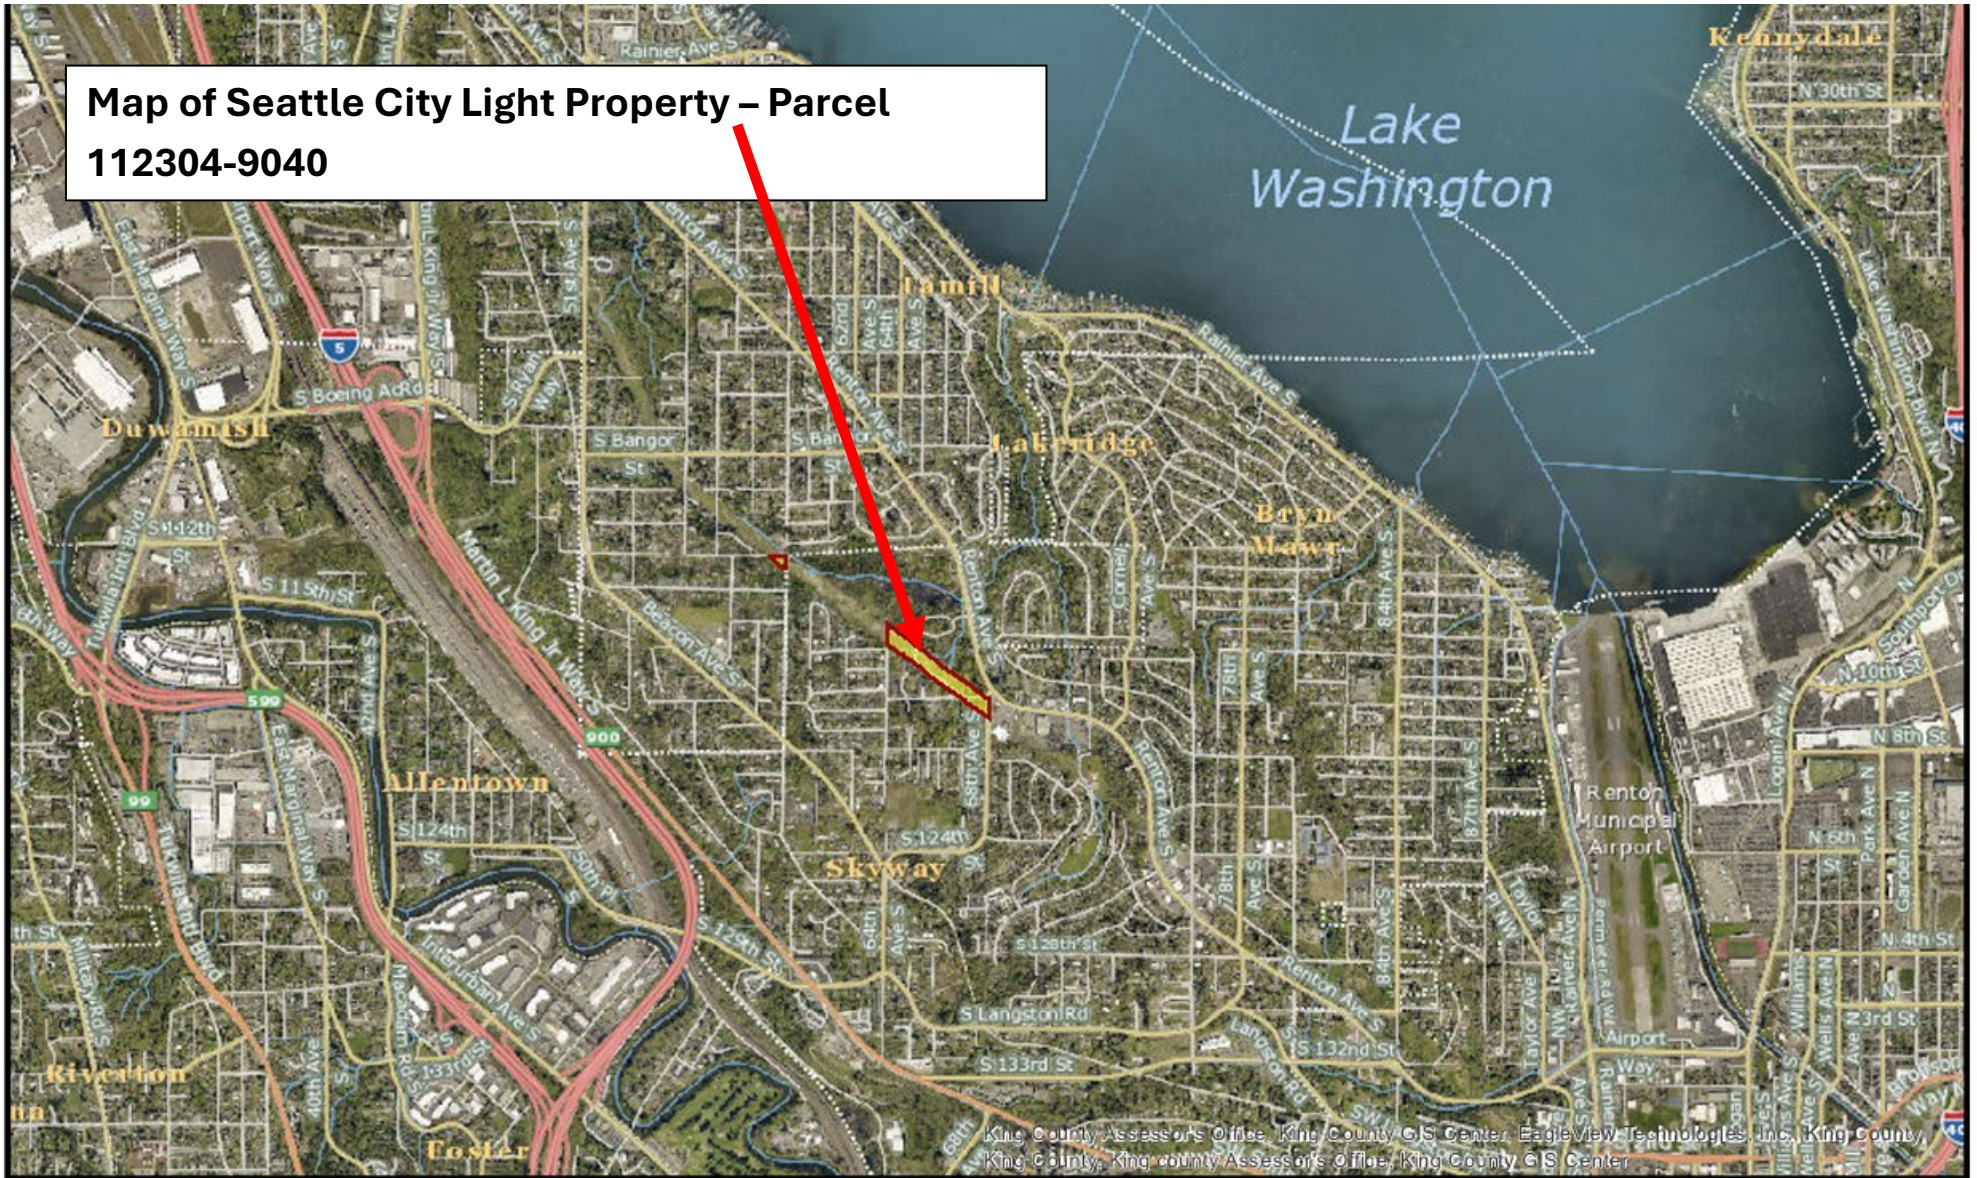

**Map of Seattle City Light Property – Parcel  
112304-9040**

The information included on this map has been compiled by King County staff from a variety of sources and is subject to change without notice. King County makes no representations or warranties, express or implied, as to accuracy, completeness, timeliness, or rights to the use of such information. This document is not intended for use as a survey product. King County shall not be liable for any general, special, indirect, incidental, or consequential damages including, but not limited to, lost revenues or lost profits resulting from the use or misuse of the information contained on this map. Any sale of this map or information on this map is prohibited except by written permission of King County.

Date: 3/5/2026

**King County**

Approximate location of easement area (shown in blue)